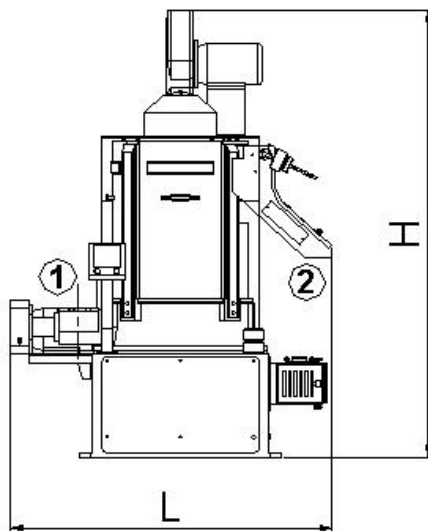

Vertical Rice Whitener (Iron Roll) PL

Type	PL-21
Capacity (t/h)	3.5~5.0
Power (kw)	37/45
Volume (m ³ /h)	2400
Weight (kg)	1100
Dimension (mm) L×W×H	1536×1150×1698

① Product inlet

② Product outlet