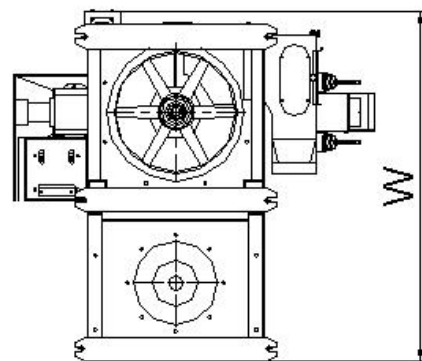

Vertical Rice Whitener (Iron Roll) PL

Type	PL-21
Capacity (t/h)	3.5~5.0
Power (kw)	37/45
Volume (m ³ /h)	2400
Weight (kg)	1100
Dimension (mm) L×W×H	1536×1150×1698

① Product inlet

② Product outlet